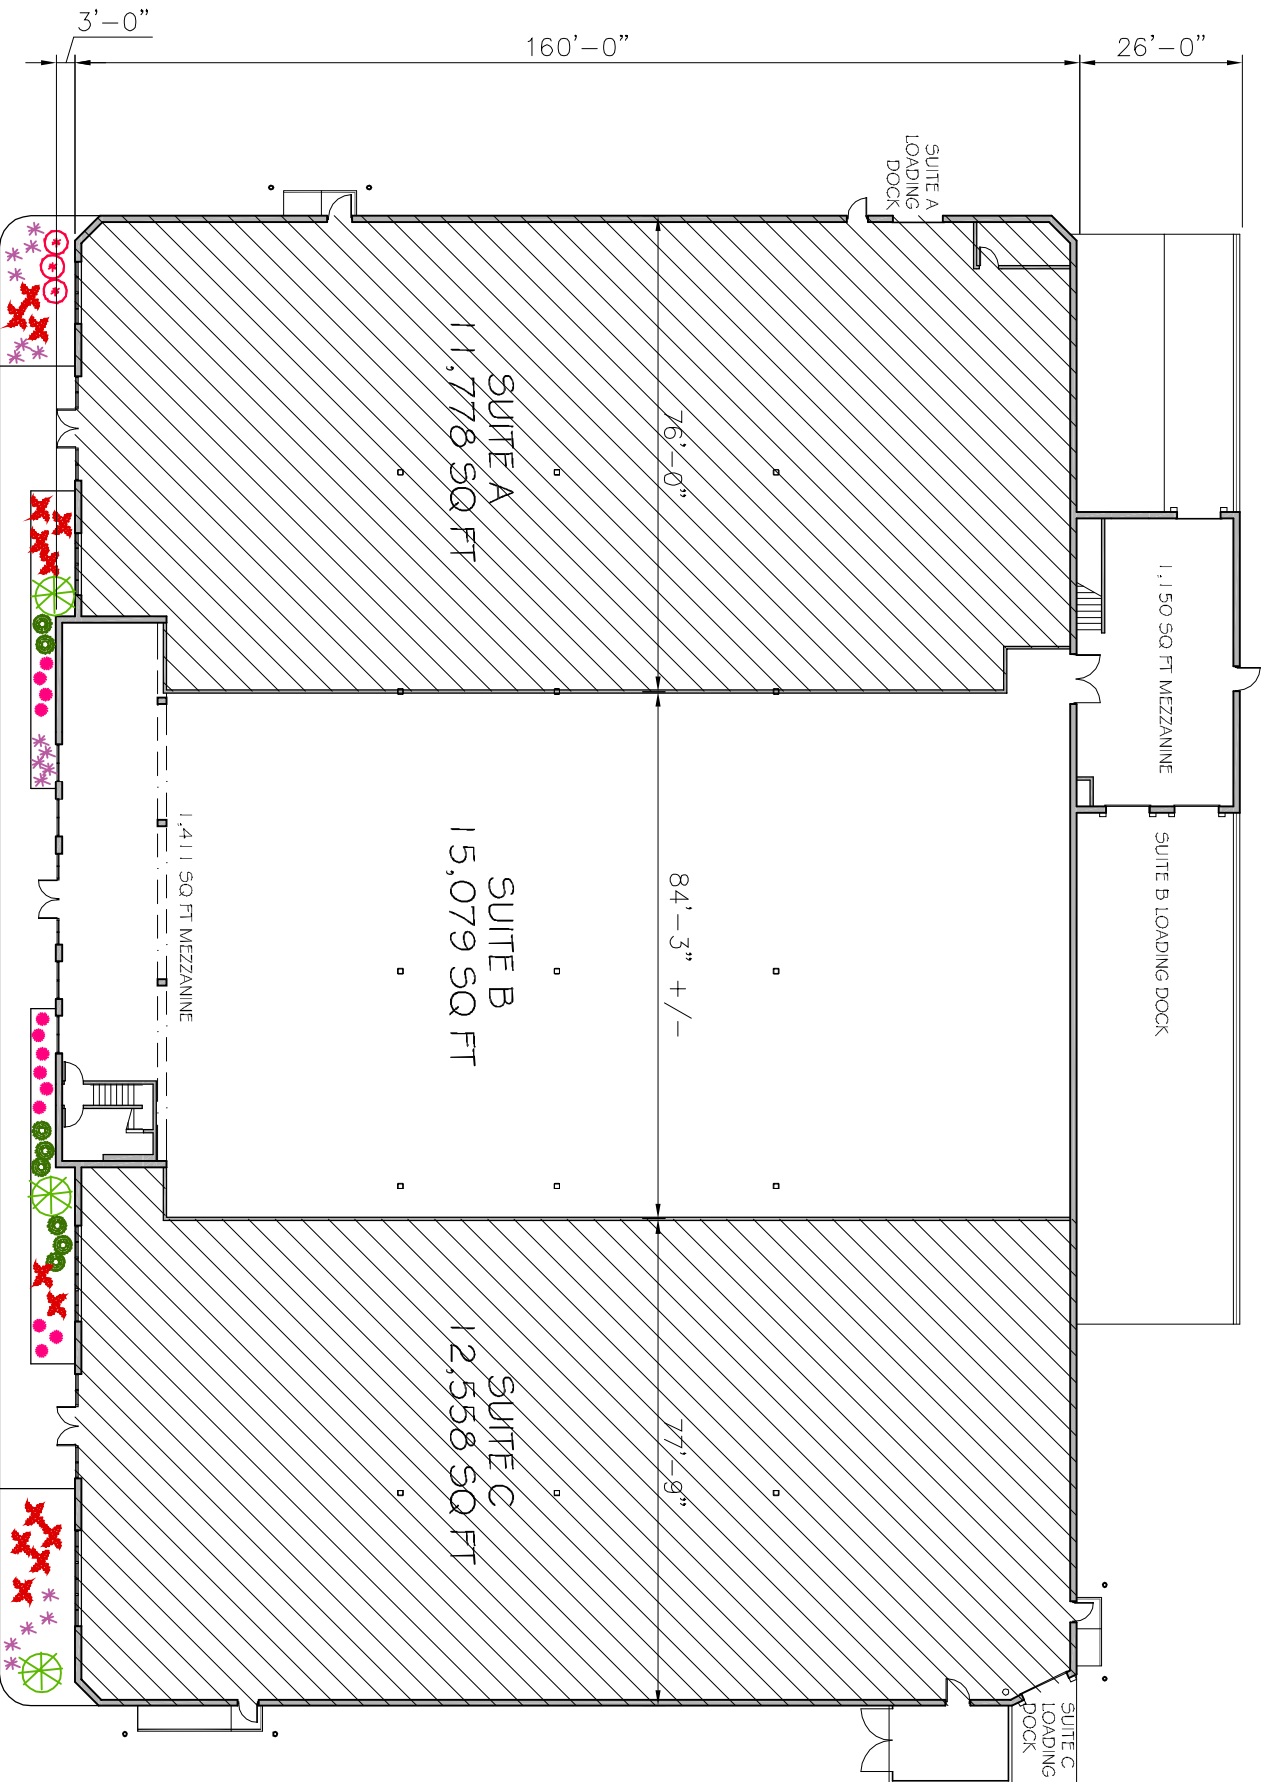

London Road, Eau Claire, WI

Proposed Floor Plan - Tenant Layout

PARKING LOT