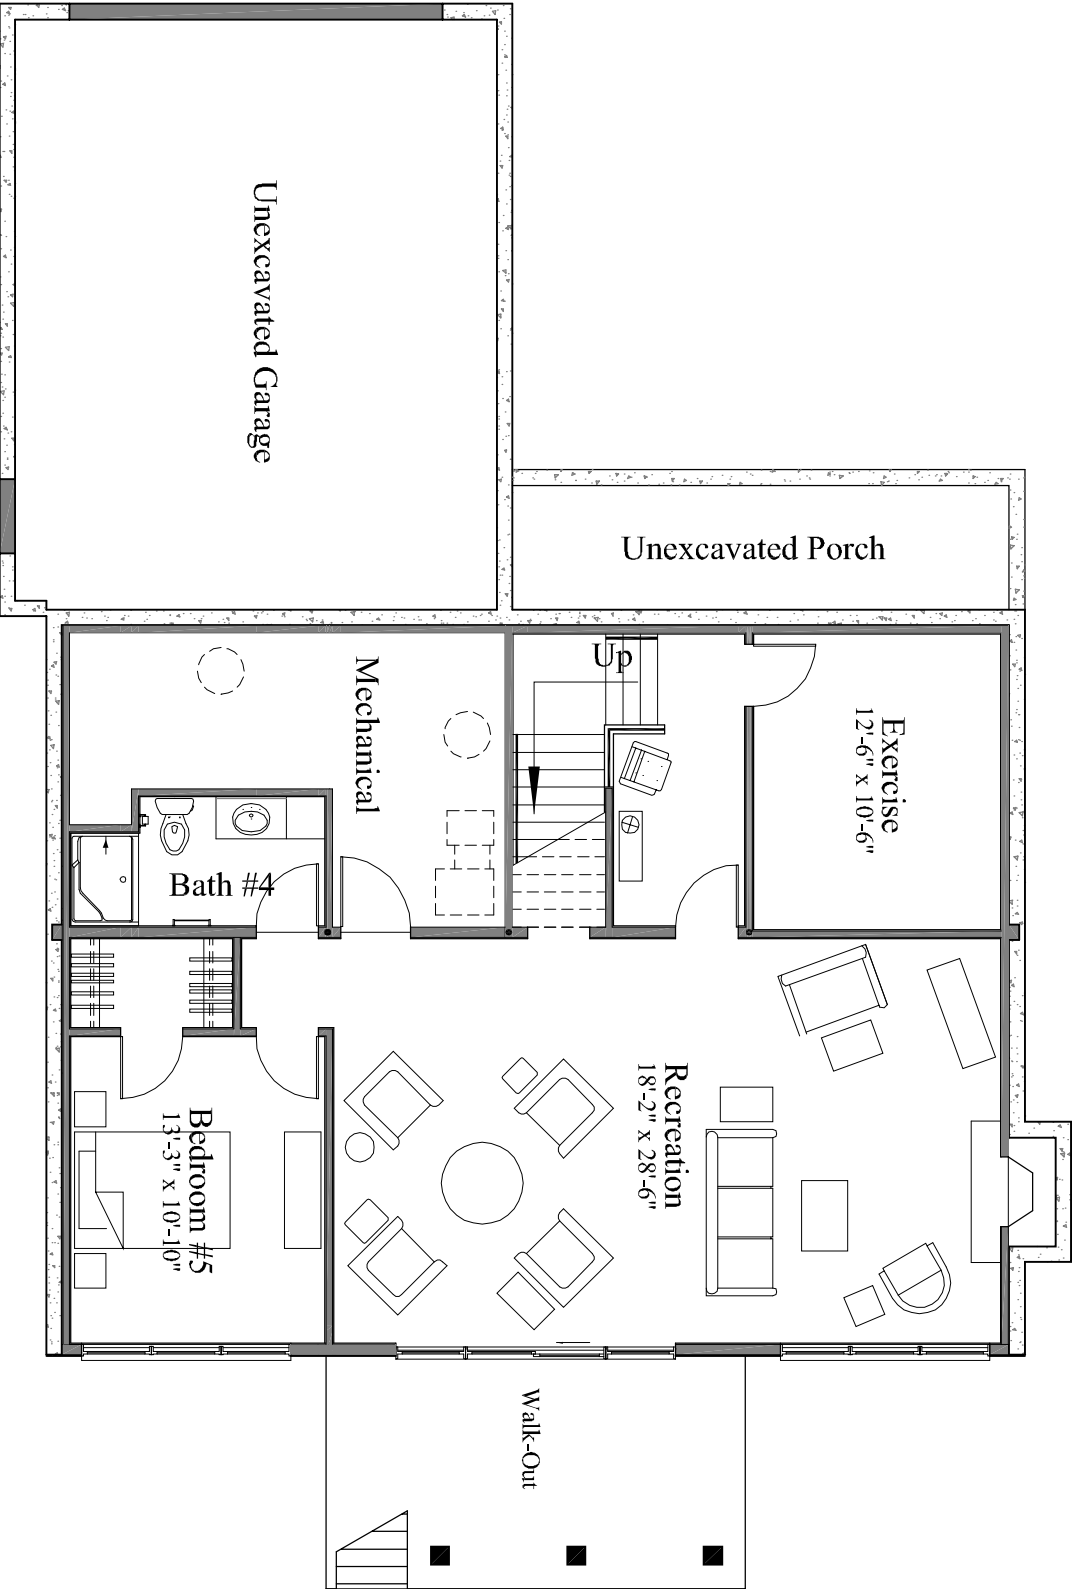

5808 Fieldcrest Lane
Weston, WI 54476

Lower Level
1/8" = 1'-0"