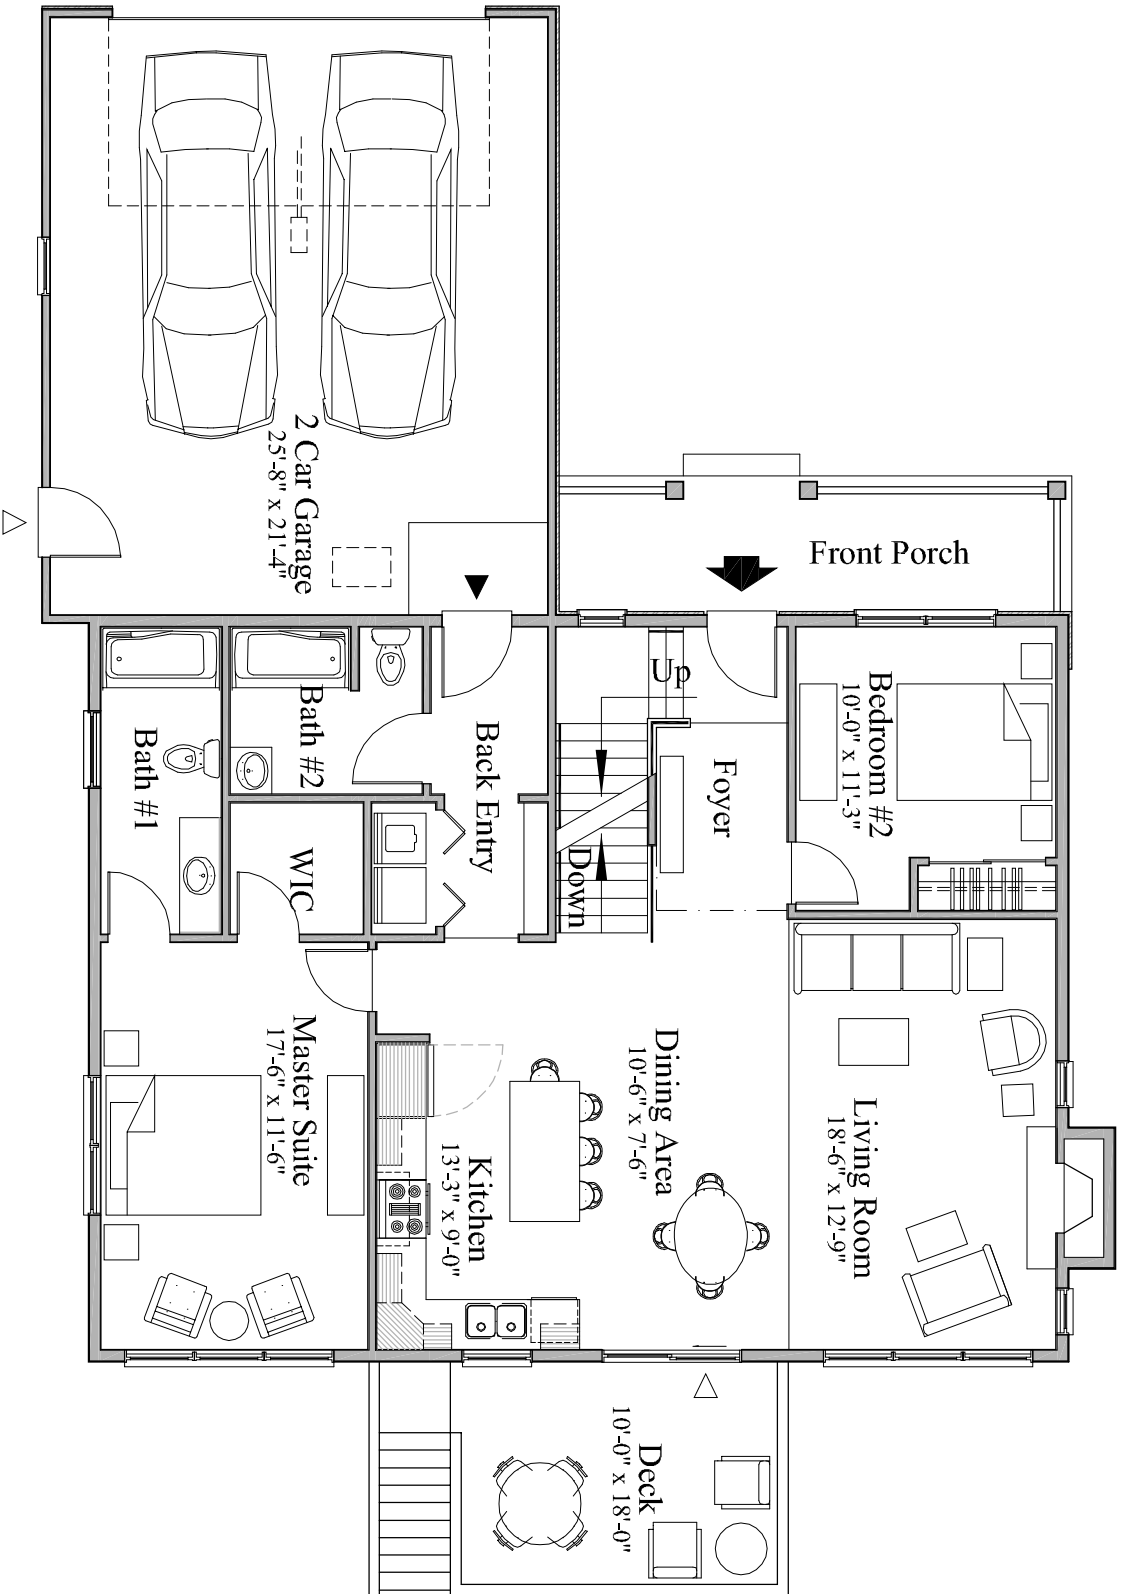

5808 Fieldcrest Lane
Weston, WI 54476

Main Level
1/8" = 1'-0"