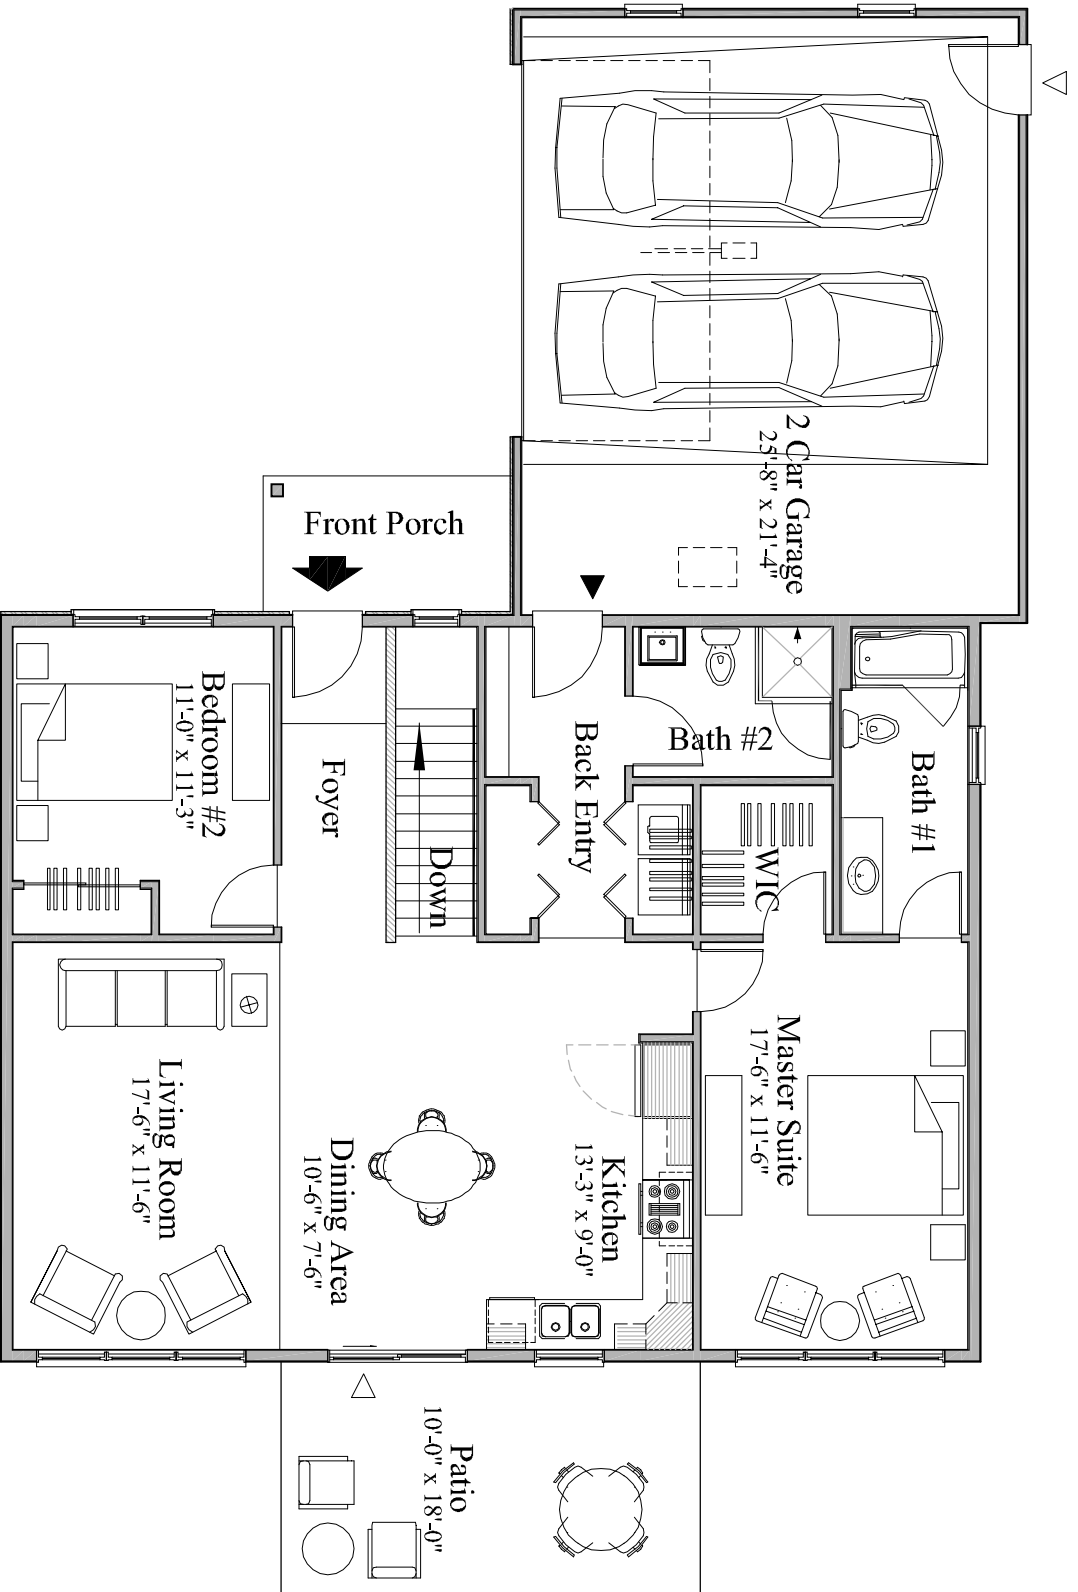

5909 Fieldcrest Lane
Weston, WI 54476

Main Level

1/8" = 1'-0"